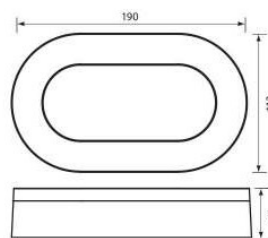

LED

DOLCE/SQ LED 15W WH CL

DOLCE/SQ LED 15W BK CL

DOLCE/R LED 15W WH CL

DOLCE/R LED 15W BK CL

DOLCE/O LED 11W WH CL

DOLCE/O LED 11W BK CL

- 230V
- 50/60Hz
- 30000 [h]
- IP 65
- 120 [°]
- Ra ≥80
- UV RESIST
- 25÷50 [°C]
- CE